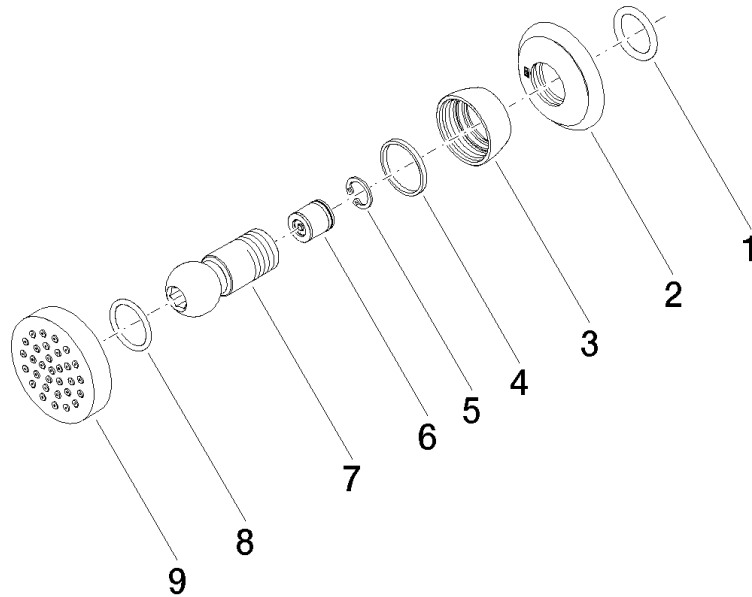

28 528 360

- spray head Ø 55mm
- ball-joint pivotable through 25° (in any direction)
- HORIZONTAL RAIN, max. flow rate 7 l/min (at 3 bar)
- rosette Ø 55 mm
- 1/2" connection

	Chrome	28 528 360-00
	Brushed Platinum	28 528 360-06
	Platinum	28 528 360-08
	Durabress (23kt Gold)	28 528 360-09
	Brushed Durabress (23kt Gold)	28 528 360-28
	Brushed Dark Platinum	28 528 360-99

Recommended miscellaneous

- Concealed wall elbow -** 35 085 970 90
- max. recess depth 163 mm
 - min. recess depth 90 mm

28 528 360

mm [inches]

Flow rate chart

Certificates

LGA_38652.

28 528 360

Spare parts list

No.	Item Number	Name	Quantity used	Delivery time
1	90 14 10 026 00 90	seal	1	2
2	09 27 35 003-00	rosette	1	10
3	09 23 30 027-00	nut	1	10
4	09 14 15 010 90	ring	1	2
5	09 16 01 014 90	ring	1	2
6	90 23 01 147 00 90	back-flow preventer	1	2
7	09 21 40 016-00	connection	1	10
8	09 14 10 015 90	seal	1	2
9	90 12 05 027 00-00	casing (completely)	1	10