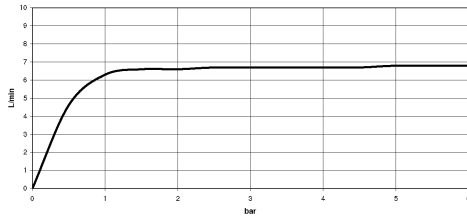

28 528 360

- spray head Ø 55mm
- ball-joint pivotable through 25° (in any direction)
- HORIZONTAL RAIN, max. flow rate 7 l/min (at 3 bar)
- rosette Ø 55 mm
- 1/2" connection

	Chrome	28 528 360-00
	Brushed Platinum	28 528 360-06
	Platinum	28 528 360-08
	Durabress (23kt Gold)	28 528 360-09
	Brushed Durabress (23kt Gold)	28 528 360-28
	Brushed Dark Platinum	28 528 360-99

Recommended miscellaneous

- Concealed wall elbow -** 35 085 970 90
- max. recess depth 163 mm
 - min. recess depth 90 mm

28 528 360

mm [inches]

Flow rate chart

Certificates

LGA_38652.

28 528 360