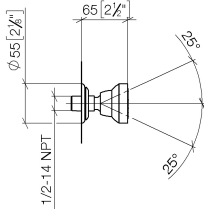

28 528 360

- spray head Ø 55mm
- ball-joint pivotable through 25° (in any direction)
- HORIZONTAL RAIN, max. flow rate 7 l/min (at 3 bar)
- rosette Ø 55 mm
- 1/2" connection

	Chrome	28 528 360-00
	Brushed Platinum	28 528 360-06
	Platinum	28 528 360-08
	Durabress (23kt Gold)	28 528 360-09
	Brushed Durabress (23kt Gold)	28 528 360-28
	Brushed Dark Platinum	28 528 360-99

Recommended miscellaneous

- Concealed wall elbow -** 35 085 970 90
- max. recess depth 163 mm
 - min. recess depth 90 mm

28 528 360

mm [inches]

Flow rate chart

Certificates

LGA_38652.

28 528 360